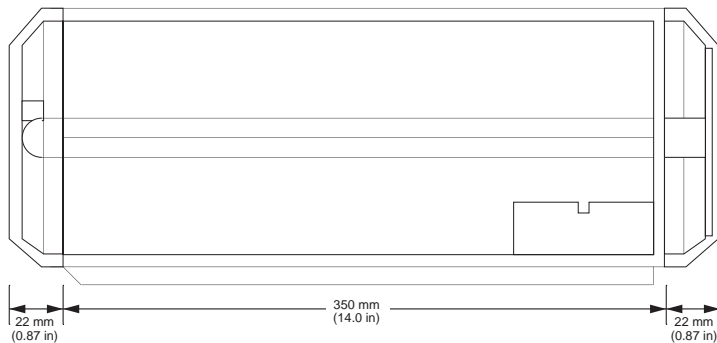

SPECIFICATIONS

Model Number

AD1348-14 .....Camera Housing, 14 in, silver

Mechanical

Construction

Housing .....Extruded aluminum
Viewing Window .....6.35 mm (0.25 in) plate glass

Finish .....Anodized aluminum
Color .....Silver with black endcaps

Unit Weight

Without Sunshield .....1.8 kg (4.0 lbs)
With Sunshield .....2.5 kg (5.5 lbs)

Shipping Weight

Without Sunshield .....2.4 kg (5.3 lbs)
With Sunshield .....3.1 kg (6.8 lbs)

Cable Entry .....Two weatherproof glands

Maximum Camera/

Lens Length .....350 mm (14.0 in)

Camera Mounting .....Mounting rail with adjustable slot

Heater Kit

Type .....Positive Temperature Coefficient (PTC),
automatic regulation
Voltage .....24 VAC/VDC (12-30 V)
Power .....1.8 A maximum
(0.4 A nominal)

Blower Kit

Voltage .....24 VAC
Power .....45 mA

Environmental

Weatherproof Standard .....IP65/NEMA-4 with optional blower kit

Operating Temperature
with Heater .....-30° to 50° C (-22° to 122° F)

Accessories

AD1348-14SH .....Sunshield
AD1348-14HK .....24 V heater and thermostat kit
AD1348-14BK .....24 V blower and vent cap kit

Recommended Housing Mounts

AD1373B .....Black wall or ceiling mount bracket

Side View